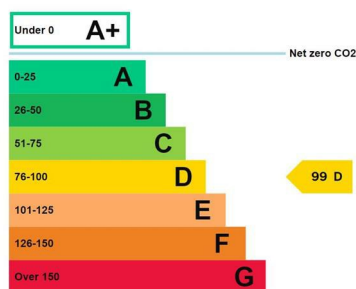

- Rural office with excellent transport links.
- Free public car parking.
- Rent includes heating, electric and water
- 'E' class use

Full Description

RENT

£550 PER CALENDAR MONTH PLUS VAT

Rent includes utilities and heating.

LOCATION DESCRIPTION

Rural location but with excellent transport link from New Ash Green within easy access of A2/M2 London-Dover Road, linking with the M25 at Dartford Crossing, Longfield railway station in 2.4 miles away with direct lines to London Victoria and Kent Coast, Ebbsfleet International is 6.5 miles

PROPERTY DESCRIPTION

First floor office.

Office F3:

Communal kitchenette and WCs

EXTERIOR DESCRIPTION

Free public parking and secondary shopping centre in rural location.

CURRENT CLASS OF BUSINESS USE

The current class of business use is 'E' Category Office Use. Interested parties are advised to seek clarification of permitted use from the local authority.

CURRENT BUSINESS RATES

Interested parties are to seek clarification from the local authority.

AGENT NOTE

A referencing fee of £150 Inc VAT to be payable by the tenant.

Energy Efficiency Graph

Viewing

Please call our Commercial Department on (01474) 369368 or Email: commercial@sealeys.co.uk if you would like to arrange a viewing for this property or require further information.

Sealeys Walker Jarvis
184 Parrock Street
Gravesend
Kent
DA12 1EN
www.sealeys.co.uk

Agents Note: Whilst every care has been taken to prepare these marketing particulars, they are for guidance purposes only. These details, description and measurements do not form part of a contract and whilst every effort has been made to ensure accuracy this cannot be guaranteed. Interested parties must satisfy themselves by inspection or otherwise as to the correctness of them. Floor plans are not to scale and are for illustration purposes only. Any equipment, fixtures and fittings or any item referred to have not been tested unless specifically stated.